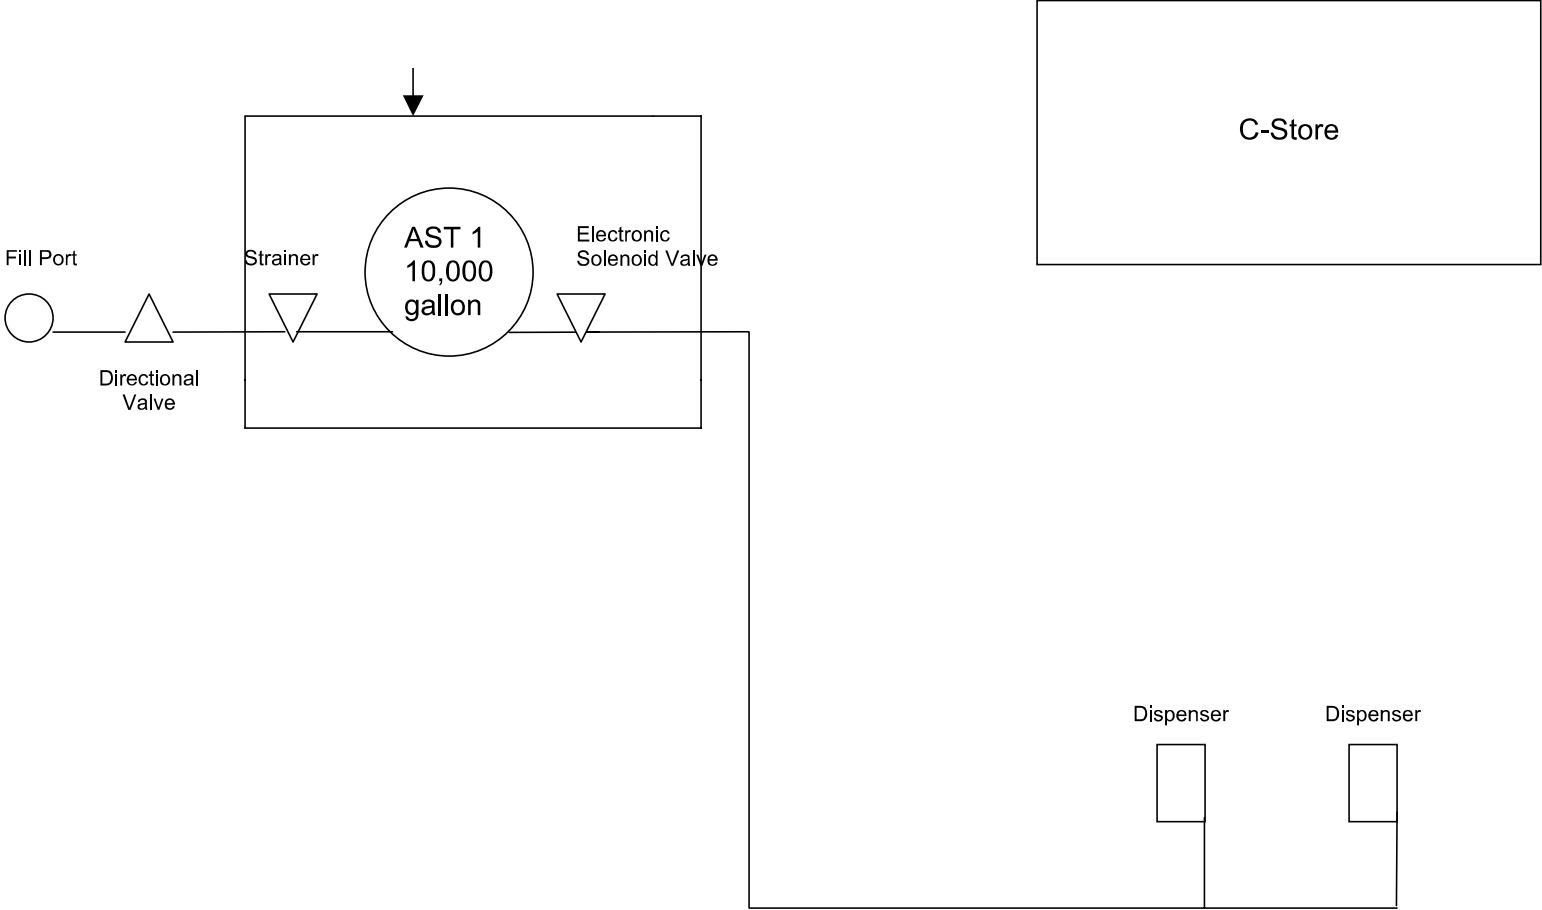

SAMPLE DIAGRAM

Elm Street

Key: 1/2" = 5 feet